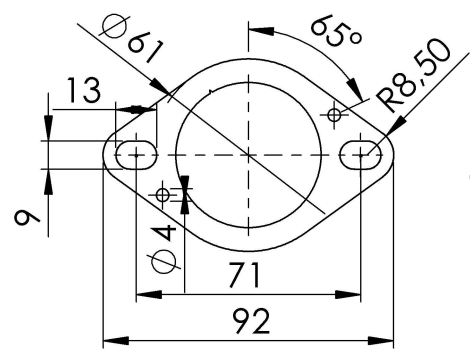

**CILINDER FLANGE SP. 5mm
Cod. 206412**

**CILINDER BUSHING
Cod. 206413**

**dB-killer 32 B
Cod.307762801**

ART. 14273E

HONDA CRF1000 L AFRICA TWIN / ADVENTURE SPORTS
(Fits with original panniers and original centre stand)