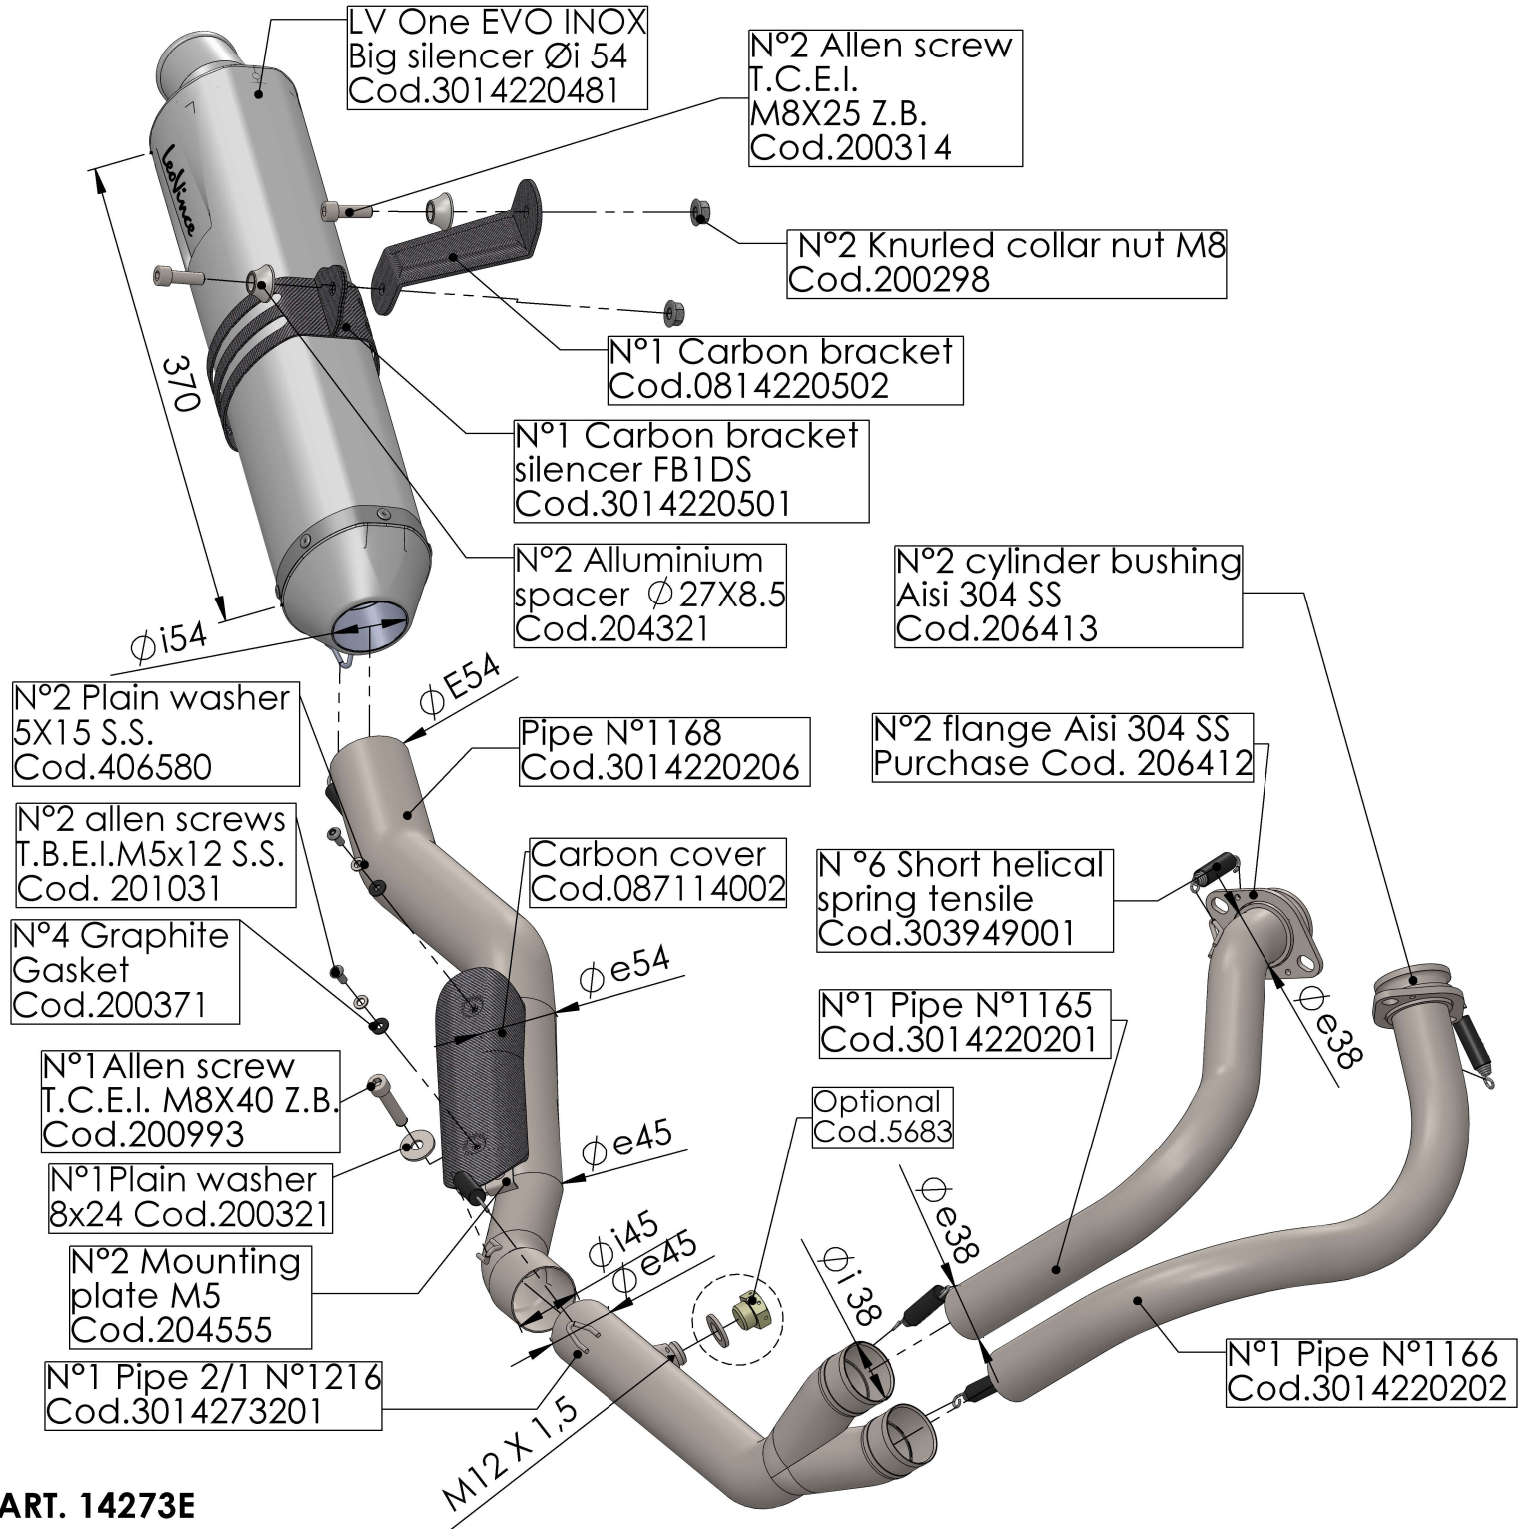

**CILINDER FLANGE SP. 5mm
Cod. 206412**

**CILINDER BUSHING
Cod. 206413**

**dB-killer 32 B
Cod.307762801**

ART. 14273E

HONDA CRF1000 L AFRICA TWIN / ADVENTURE SPORTS
(Fits with original panniers and original centre stand)

FULL SYSTEM 2/1- LV ONE EVO - STAINLESS STEEL