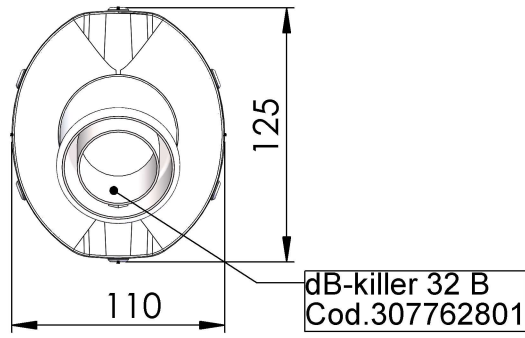

**CILINDER FLANGE SP. 5mm
Cod. 206412**

**CILINDER BUSHING
Cod. 206413**

**dB-killer 32 B
Cod.307762801**

ART. 14273E

HONDA CRF1000 L AFRICA TWIN / ADVENTURE SPORTS
(Fits with original panniers and original centre stand)