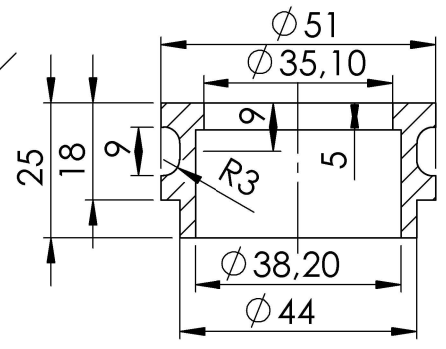

**CILINDER FLANGE SP. 5mm
Cod. 206412**

**CILINDER BUSHING
Cod. 206413**

**dB-killer 32 B
Cod.307762801**

ART. 14273E

HONDA CRF1000 L AFRICA TWIN / ADVENTURE SPORTS
(Fits with original panniers and original centre stand)